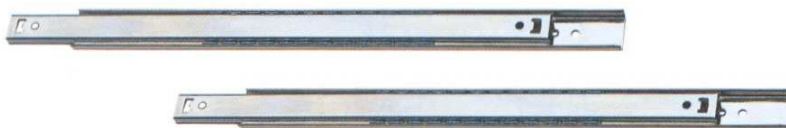

BEAR CARRIAGE DRAWER SLIDE 27MM

ART SD-004