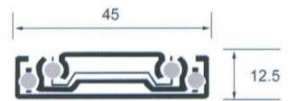

ART SD-001

SIZE: 10" — 24"  
250MM — 600MM

COLOUR

- PURE WHITE
- OFF WHITE
- BEIGE
- BROWN
- BLACK

**METAL BOX**

ART SD-002

**BEAR CARRIAGE DRAWER SLIDE 45MM**

ART SD-003