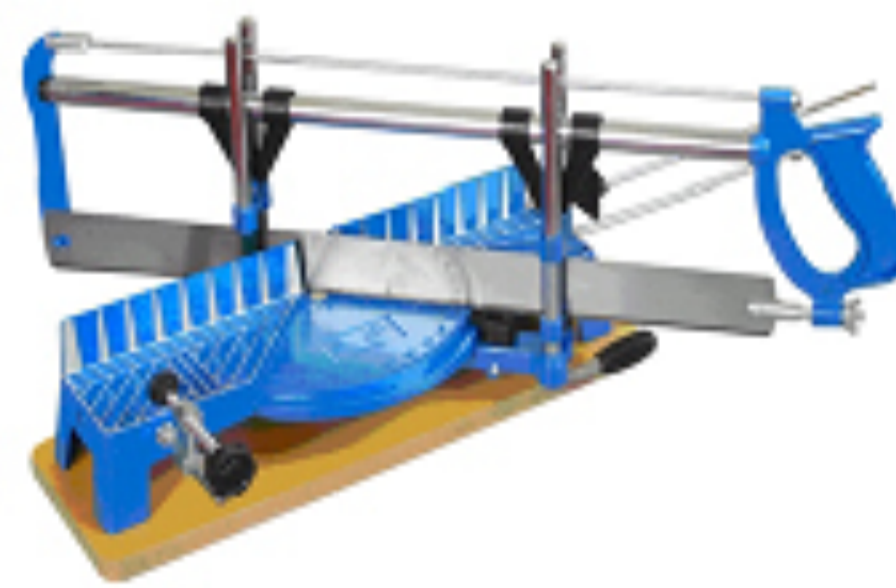

Mitre Saw

▶ 815171 3 Way: 550x120mm
▶ 815172 5 Way: 600x160mm

Mini Mitre Saw

▶ 815191 350mm, 350x110mm
▶ 815192 420mm, 420x110mm
▶ 815193 550mm, 550x110mm
▶ 815194 550mm, 550x120mm

3 Way Mitre Saw

▶ 815211 550mm, 550x120mm